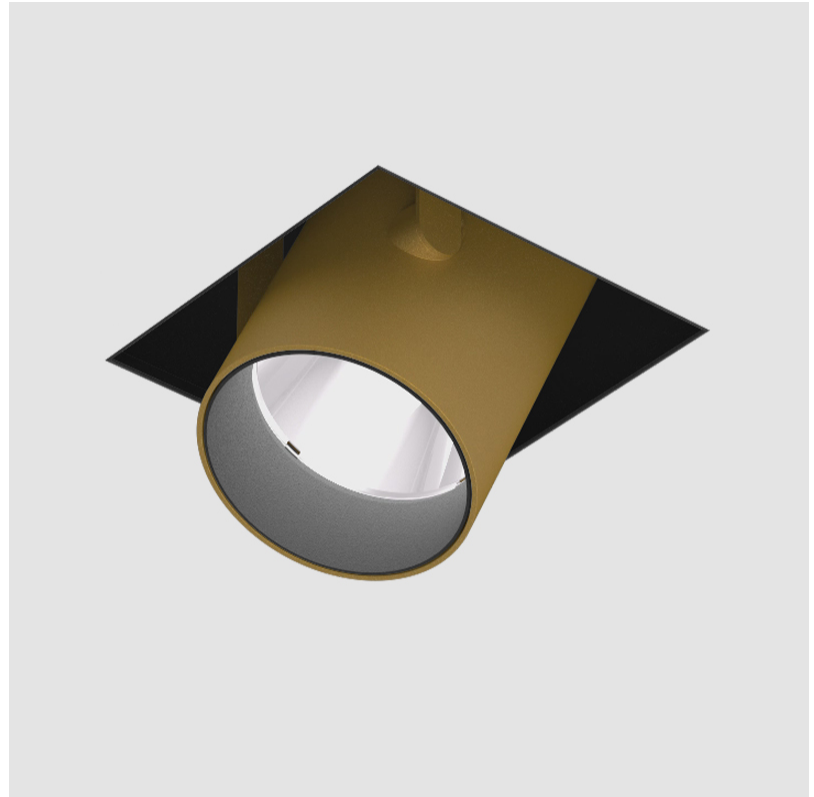

ELECTRICAL

Lamp Type: LED (Zhaga Standard)
Input Wattage (W): 23.1
Total Output Wattage (W): 18.7
Dimming: Tri-Mode (Non-Dimming and Phase Dimming (120Vac only) and 0-10V Dimming)
Driver Included: No
Driver Location: Recessed Housing
Driver Type: Constant Current - Universal
Driver Class: Class 2
Housing: See components
Input Voltage (V): 120 - 277
Constant Current (MA): 500

LED

Number of LEDs: 1
Color Temperature (°K): 2700 / 3000 / 3500 / 4000
Max. Delivered Lumen (lm): 1490 / 1530 / 1607 / 1640
CRI: >90 CRI
Lamp Life (hrs): 50000
Upon Request: Special Color Temperature

OPTICAL

Reflector: 20 / 40 / 60
Adjustability: Rotational 355°; Tilt 45°
Upon Request: Special Beam Angles

RATINGS AND CERTIFICATIONS

Certified By: Certified for North American Standards
Zaneen Lighting Inc. © 2024, Phone: 588-3387, Fax: 247-9519, www.zaneen.com

For international specifications by adding 'INT' at the end of the existing Model #. For assistance on 'custom' specifications, contact zteam@zaneen.com. In a constant effort to supply the best product, we reserve the right to change specifications or materials without notice. The most recent specification sheets are found at zaneen.com