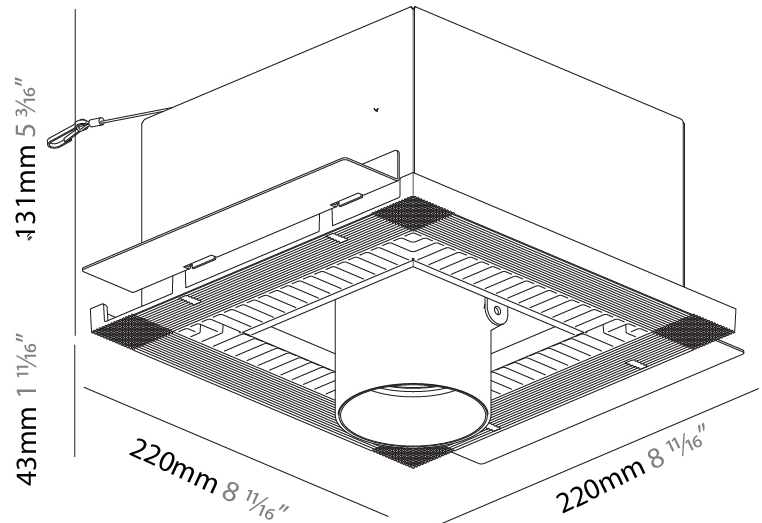

ELECTRICAL

Lamp Type: LED (Zhaga Standard)
Input Wattage (W): 23.1
Total Output Wattage (W): 18.7
Dimming: Tri-Mode (Non-Dimming and Phase Dimming (120Vac only) and 0-10V Dimming)
Driver Included: No
Driver Location: Recessed Housing
Driver Type: Constant Current - Universal
Driver Class: Class 2
Housing: See components
Input Voltage (V): 120 - 277
Constant Current (MA): 500

LED

Number of LEDs: 1
Color Temperature (°K): 2700 / 3000 / 3500 / 4000
Max. Delivered Lumen (lm): 1490 / 1530 / 1607 / 1640
CRI: >90 CRI
Lamp Life (hrs): 50000
Upon Request: Special Color Temperature

OPTICAL

Reflector: 20 / 40 / 60
Adjustability: Rotational 355°; Tilt 45°
Upon Request: Special Beam Angles

RATINGS AND CERTIFICATIONS

Certified By: Certified for North American Standards
Zaneen Lighting Inc. © 2024, Phone: 588-3387, Fax: 247-9519, www.zaneen.com

For international specifications by adding 'INT' at the end of the existing Model #. For assistance on 'custom' specifications, contact zteam@zaneen.com. In a constant effort to supply the best product, we reserve the right to change specifications or materials without notice. The most recent specification sheets are found at zaneen.com