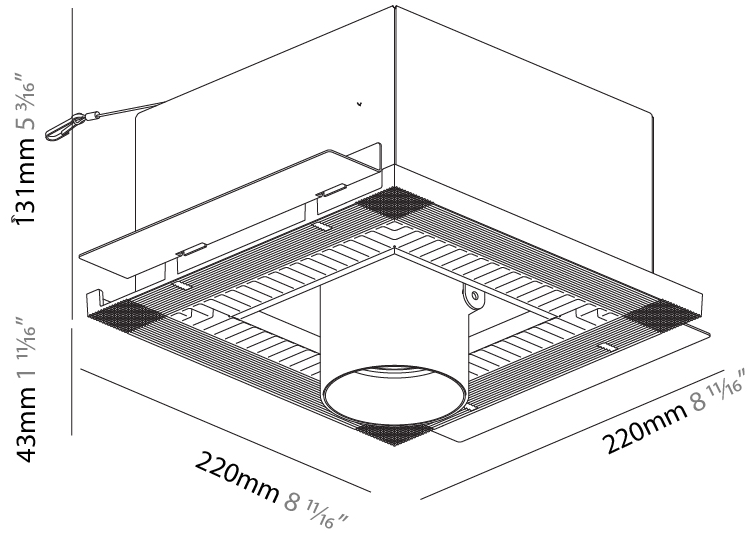

ELECTRICAL

Lamp Type: LED (Zhaga Standard)
Input Wattage (W): 19.3 + 2.6
Total Output Wattage (W): 16.5 + 2.2
Dimming: Tri-Mode (Non-Dimming and Phase Dimming (120Vac only) and 0-10V Dimming)
Driver Included: No
Driver Location: Remote
Driver Type: Constant Current & Constant Voltage - Universal
Driver Class: Class 2
Input Voltage (V): 120 - 277
Output Voltage (V): 24
Constant Current (MA): 500

LED

Number of LEDs: 2
Color Temperature (°K): 2700 / 3000 / 4000
Max. Delivered Lumen (lm): 1540 / 1580 / 1690
CRI: >90 CRI
Lamp Life (hrs): 50000
Upon Request: Special Color Temperature

OPTICAL

Reflector: 20 / 40 / 60
Adjustability: Rotational 355°; Tilt 45°
Upon Request: Special Beam Angles

RATINGS AND CERTIFICATIONS

Certified By: Certified for North American Standards
Zaneen Lighting Inc. © 2024, Phone: 588-3387, Fax: 247-9319, www.zaneen.com

For international specifications by adding 'INT' at the end of the existing Model #. For assistance on 'custom' specifications, contact zteam@zaneen.com. In a constant effort to supply the best product, we reserve the right to change specifications or materials without notice. The most recent specification sheets are found at zaneen.com

145mm 5 11/16"	10 | 12 1/2 | 15 | 25mm 3/8" | 1/2" | 9/16" | 1"	225mm x 225mm 8 7/8" x 8 7/8"	355°	45°