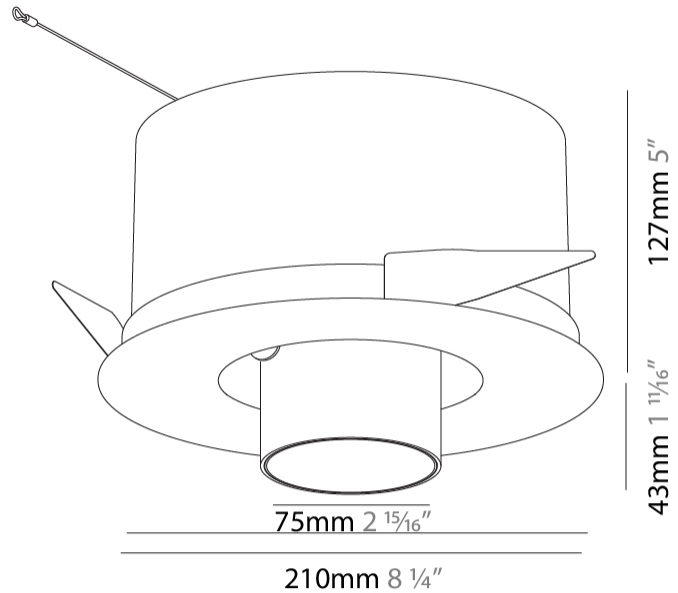

GENERAL

Series: Imagine
 Subseries: Imagine Round
 Brand: Prolight
 Division: Architectural
 Mounting Type: Recessed
 Mounting Location: Ceiling
 Subcategory: Spots

PHYSICAL

Shape: Round
 Diameter (mm): 210
 Diameter (in): 8 1/4
 Height (mm): 170
 Height (in): 6 11/16
 Ceiling Thickness (mm): 10 / 12.5 / 15
 Ceiling Thickness (in): 3/8 or 1/2 or 9/16
 Min. Recessing Depth (mm): 140
 Min. Recessing Depth (in): 5 1/2
 Light Distribution: Adjustable / Indirect
 Weight (kg): 1.4
 Weight (lbs): 3.09
 Fixture Finish: SSR / BKV / CWI / CRY / HAB / UFT / ITA / RUA / FTG / MYG / LOD / PUS / FRO / FUP / KIA / POP / BLS / SPG / MEY / GOH / GUM / CHC / COM / ABZ / JAG / OBR / MOS / ROR
 Fixture Material: Aluminum Die Cast
 Cut-out Measurements: D. - 195mm / 7 11/16"

OPTICAL

Reflector°: 16 / 32
 Optic°: Lens Pack - No Lens / Linear Spread Lens / Honeycomb / Spread Lens
 Adjustability: Rotational 355°; Tilt 45°

RATINGS AND CERTIFICATIONS

Certified By: Certified for North American Standards
 IP rating: IP20