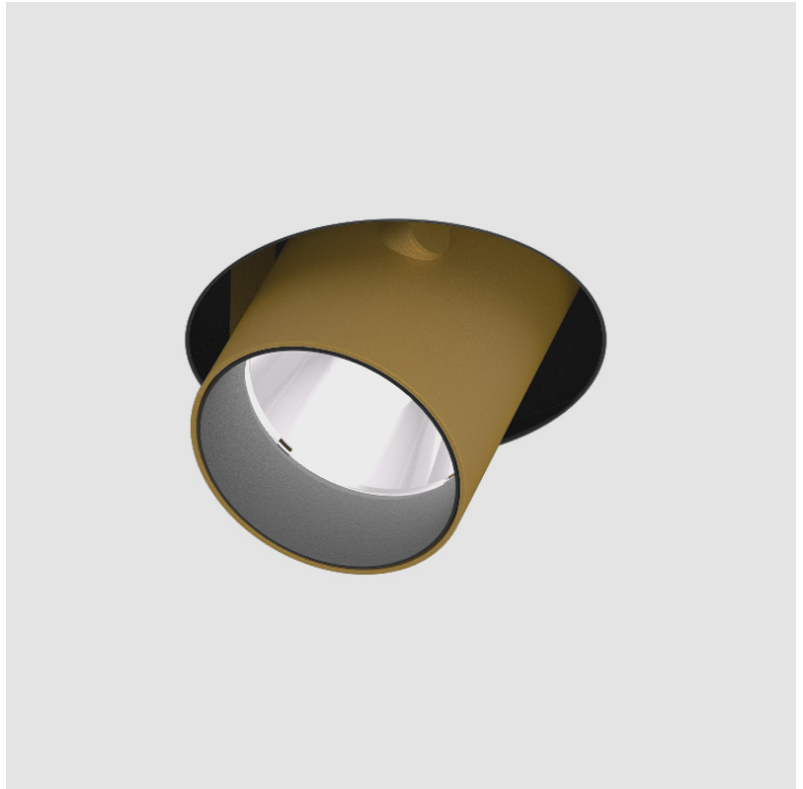

ELECTRICAL

Lamp Type: LED (Zhaga Standard)
Input Wattage (W): 20.9
Total Output Wattage (W): 18.7
Dimming: Tri-Mode (Non-Dimming and Phase Dimming (120Vac only) and 0-10V Dimming)
Driver Included: No
Driver Location: Recessed Housing
Driver Type: Constant Current - Universal
Driver Class: Class 2
Housing: See components
Input Voltage (V): 120 - 277
Constant Current (MA): 500

LED

Number of LEDs: 1
Color Temperature (°K): 2700 / 3000 / 3500 / 4000
Max. Delivered Lumen (lm): 1490 / 1530 / 1607 / 1640
CRI: >90 CRI
Lamp Life (hrs): 50000
Upon Request: Special Color Temperature

OPTICAL

Reflector: 16 / 32
Adjustability: Rotational 355°; Tilt 45°
Upon Request: Special Beam Angles

RATINGS AND CERTIFICATIONS

Available for international specifications by adding INT at the end of the existing Model #. For assistance on 'custom' specifications, contact zteam@zaneen.com. In a constant effort to supply the best product, we reserve the right to change specifications or materials without notice. The most recent specification sheets are found at zaneen.com
IP rating: IP20

145mm 5 11/16"	10 | 12 1/2 | 15 | 25mm 3/8" | 1/2" | 9/16" | 1"	225mm x 225mm 8 7/8" x 8 7/8"		355°	45°	

A