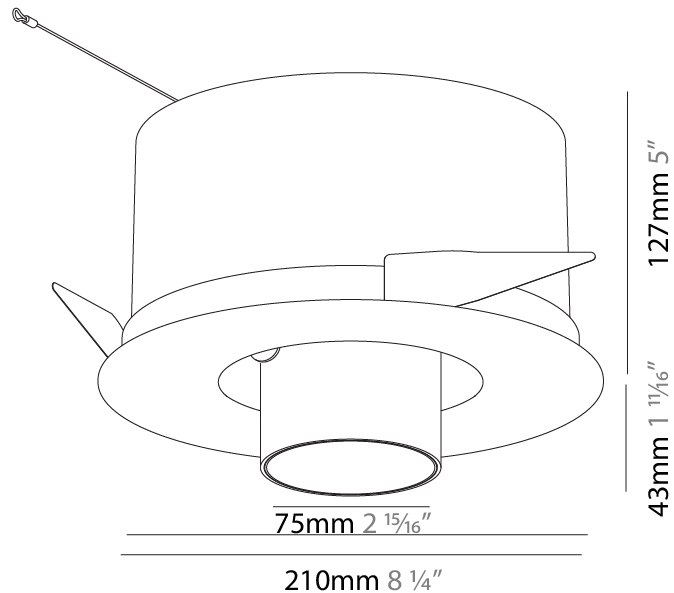

GENERAL

Series: Imagine
 Subseries: Imagine Round
 Brand: Prolight
 Division: Architectural
 Mounting Type: Recessed
 Mounting Location: Ceiling
 Subcategory: Spots

PHYSICAL

Shape: Round
 Diameter (mm): 210
 Diameter (in): 8 1/4
 Height (mm): 170
 Height (in): 6 11/16
 Ceiling Thickness (mm): 10 / 12.5 / 15
 Ceiling Thickness (in): 3/8 or 1/2 or 9/16
 Min. Recessing Depth (mm): 140
 Min. Recessing Depth (in): 5 1/2
 Light Distribution: Adjustable / Indirect
 Weight (kg): 1.4
 Weight (lbs): 3.09
 Fixture Finish: SSR / BKV / CWI / CRY / HAB / UFT / ITA / RUA / FTG / MYG / LOD / PUS / FRO / FUP / KIA / POP / BLS / SPG / MEY / GOH / GUM / CHC / COM / ABZ / JAG / OBR / MOS / ROR
 Fixture Material: Aluminum Die Cast
 Cut-out Measurements: D. - 190mm / 7 1/2"

OPTICAL

Reflector°: 12
 Optic°: Lens Pack - No Lens / Linear Spread Lens / Honeycomb / Spread Lens
 Adjustability: Rotational 355°; Tilt 45°

RATINGS AND CERTIFICATIONS

Certified By: Certified for North American Standards
 IP rating: IP20