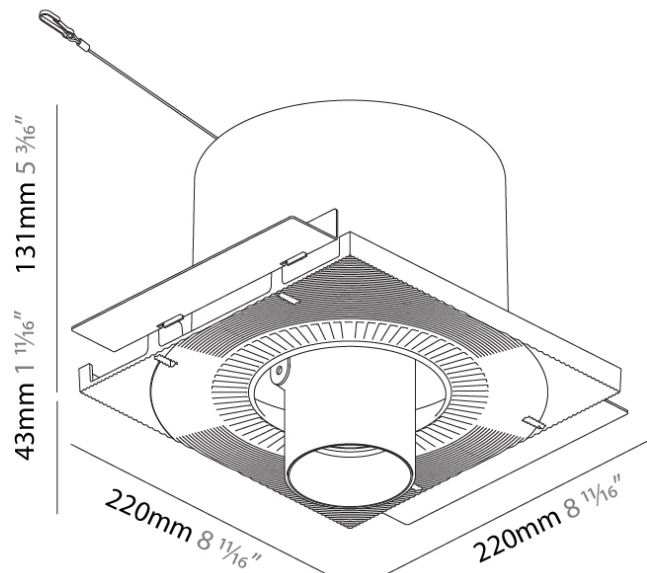

ELECTRICAL

Lamp Type: LED (Zhaga Standard)
Input Wattage (W): 20.9
Total Output Wattage (W): 18.7
Dimming: Tri-Mode (Non-Dimming and Phase Dimming (120Vac only) and 0-10V Dimming)
Driver Included: No
Driver Location: Recessed Housing
Driver Type: Constant Current - Universal
Driver Class: Class 2
Housing: See components
Input Voltage (V): 120 - 277
Constant Current (MA): 500

LED

Number of LEDs: 1
Color Temperature (°K): 2700 / 3000 / 3500 / 4000
Max. Delivered Lumen (lm): 1490 / 1530 / 1607 / 1640
CRI: >90 CRI
Lamp Life (hrs): 50000
Upon Request: Special Color Temperature

OPTICAL

Reflector: 16 / 32
Adjustability: Rotational 355°; Tilt 45°
Upon Request: Special Beam Angles

RATINGS AND CERTIFICATIONS

Available for international specifications by adding INT at the end of the existing Model #. For assistance on 'custom' specifications, contact zteam@zaneen.com. In a constant effort to supply the best product, we reserve the right to change specifications or materials without notice. The most recent specification sheets are found at zaneen.com
IP rating: IP20

145mm 5 11/16"	10 | 12 1/2 | 15 | 25mm 3/8" | 1/2" | 9/16" | 1"	225mm x 225mm 8 7/8" x 8 7/8"		355°	45°	

A