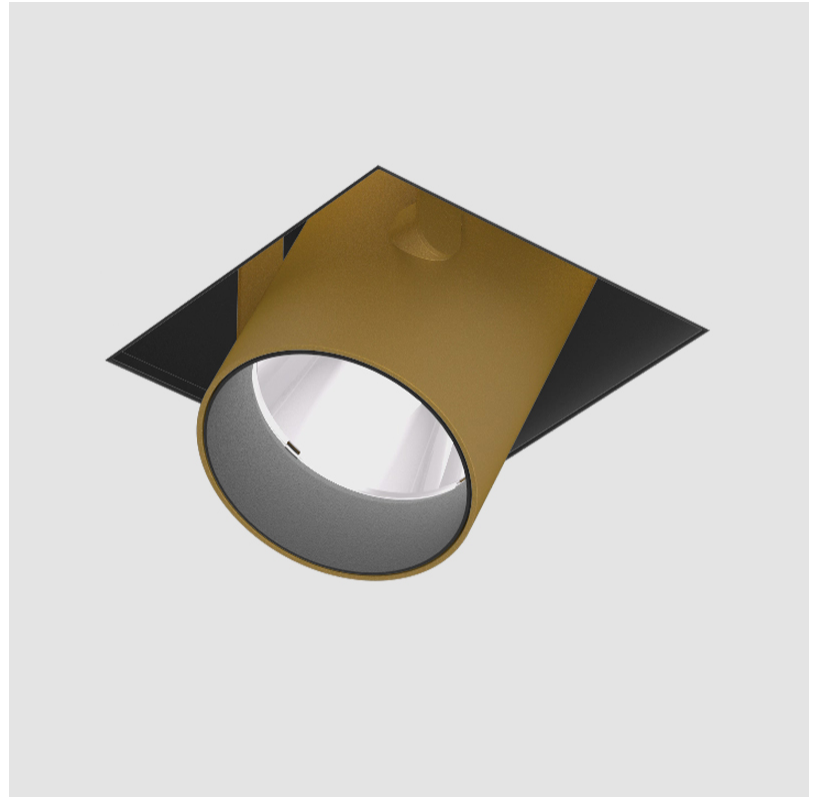

ELECTRICAL

Lamp Type: LED (Zhaga Standard)
Input Wattage (W): 19.3 + 2.6
Total Output Wattage (W): 16.5 + 2.2
Dimming: Tri-Mode (Non-Dimming and Phase Dimming (120Vac only) and 0-10V Dimming)
Driver Included: No
Driver Location: Remote
Driver Type: Constant Current & Constant Voltage - Universal
Driver Class: Class 2
Input Voltage (V): 120 - 277
Output Voltage (V): 24
Constant Current (MA): 500

LED

Number of LEDs: 2
Color Temperature (°K): 2700 / 3000 / 4000
Max. Delivered Lumen (lm): 1540 / 1580 / 1690
CRI: >90 CRI
Lamp Life (hrs): 50000
Upon Request: Special Color Temperature

OPTICAL

Reflector: 20 / 40 / 60
Adjustability: Rotational 355°; Tilt 45°
Upon Request: Special Beam Angles

RATINGS AND CERTIFICATIONS

Certified By: Certified for North American Standards
Zaneen Lighting Inc. © 2024, Phone: 588-3387, Fax: 247-9319, www.zaneen.com

For international specifications by adding 'INT' at the end of the existing Model #. For assistance on 'custom' specifications, contact zteam@zaneen.com. In a constant effort to supply the best product, we reserve the right to change specifications or materials without notice. The most recent specification sheets are found at zaneen.com

145mm 5 11/16"	10 | 12 1/2 | 15 | 25mm 3/8" | 1/2" | 9/16" | 1"	225mm x 225mm 8 7/8" x 8 7/8"	355°	45°